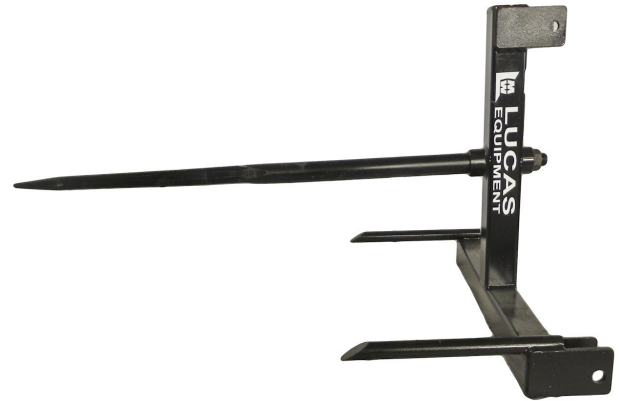

**3-POINT
SINGLE**

LUCAS EQUIPMENT

Lucas Equipment
396281 West 3000 Road
Ochelata, OK 74051
918-535-2726 – Office
866-689-8904 – Toll-Free
Lucasmetalworks.com

LUCAS HAY SPEARS: SINGLE SPEAR™

**SINGLE SPEAR
SKID STEER**