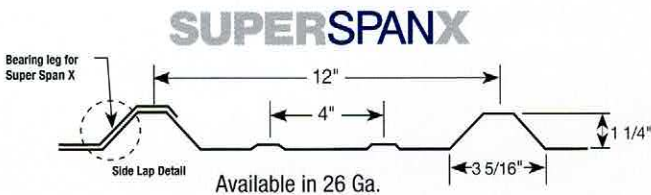

Galvalume#*+	25 Yr.
Arctic White*	10 Yr.
Sahara Tan*+	40 Yr.
Ash Gray*+	40 Yr.
Steel Gray*+	40 Yr.
Burnished Slate*+	40 Yr.
Hawaiian Blue*	40 Yr.
Colonial Red*+	40 Yr.

#24 Gauge
 *26 Gauge
 +29 Gauge

Colors subject to change.
 Call to confirm availability.
 Color chips available upon request.