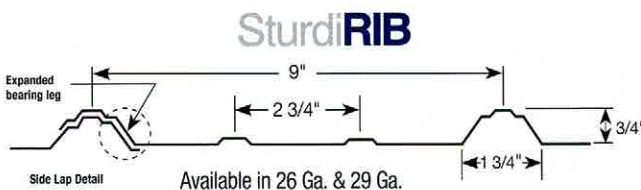

Galvalume#*+	25 Yr.
Arctic White*	10 Yr.
Sahara Tan*+	40 Yr.
Ash Gray*+	40 Yr.
Steel Gray*+	40 Yr.
Burnished Slate*+	40 Yr.
Hawaiian Blue*	40 Yr.
Colonial Red*+	40 Yr.

#24 Gauge
 *26 Gauge
 +29 Gauge

Colors subject to change.
 Call to confirm availability.
 Color chips available upon request.