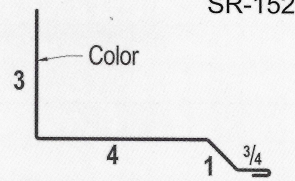

7 - Sidewall