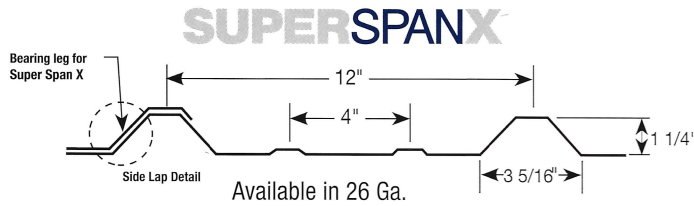

**Secondary Members**

Zee      Cee

Angle      Eave Strut

Available in 12, 14 & 16 Gauge Red Oxide.  
Custom lengths and punches available upon request.

Colors subject to change.  
Call to confirm availability.  
Color samples available upon request.