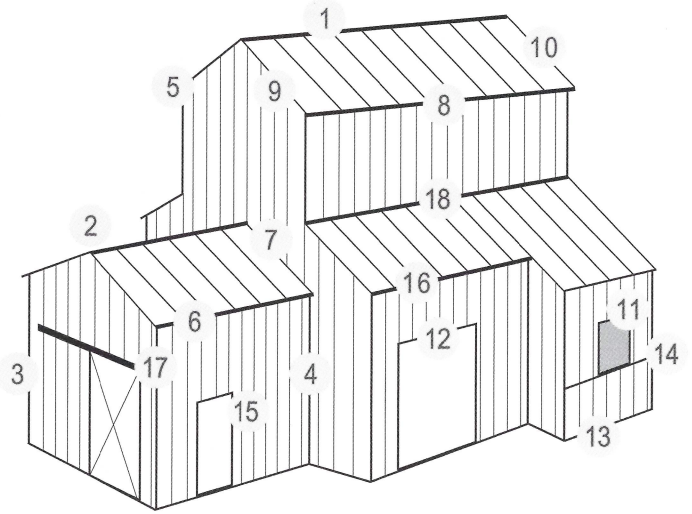

**SHERWIN-WILLIAMS.**  
Coil Coatings

**WeatherXL™**

Sherwin-Williams® and WeatherXL™ are trademarks of SWIMC LLC.

1 - Ridge Cap

2 - Fitted Ridge Cap

3 - Rake & Corner

4 - Inside Corner

5 - Soffit

6 - Fascia Simple Eave

7 - Sidewall

8 - Eave Drip Trim

9 - Shadow Rake Trim

10 - Gable Trim

11 - Base Trim

12 - Overhead Door

13 - Rat Guard