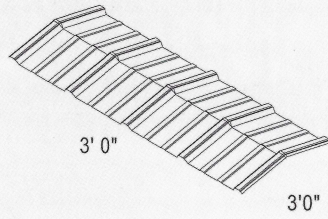

**Secondary Members**

Zee      Cee

Angle      Eave Strut

Available in 12, 14 & 16 Gauge Red Oxide.  
Custom lengths and punches available upon request.

Colors subject to change.  
Call to confirm availability.  
Color samples available upon request.

**SHERWIN-WILLIAMS.**  
Coil Coatings

**WeatherXL™**

Sherwin-Williams® and WeatherXL™ are trademarks of SWIMC LLC.

1 - Ridge Cap

2 - Fitted Ridge Cap

3 - Rake & Corner

4 - Inside Corner

5 - Soffit

6 - Fascia Simple Eave

7 - Sidewall

8 - Eave Drip Trim

9 - Shadow Rake Trim

10 - Gable Trim

11 - Base Trim

12 - Overhead Door

13 - Rat Guard