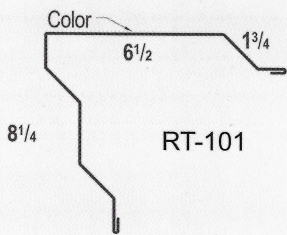

6 - Fascia Simple Eave

7 - Sidewall

8 - Eave Drip Trim

9 - Shadow Rake Trim

10 - Gable Trim

11 - Base Trim

12 - Overhead Door

13 - Rat Guard

14 - Wainscot Trim

15 - J Trim

16 - Shadow Gutter

17 - Downspout

18 - Transition Trim

19 - Valley

Phone: 918-535-2726

396281 West 3000 Road  
Ochelata, OK 74051