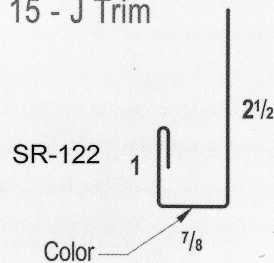

**SHERWIN-WILLIAMS.**  
Coil Coatings

**WeatherXL™**

Sherwin-Williams® and WeatherXL™ are trademarks of SWIMC LLC.

1 - Ridge Cap

2 - Fitted Ridge Cap

3 - Rake & Corner

4 - Inside Corner

5 - Soffit

6 - Fascia Simple Eave

7 - Sidewall

8 - Eave Drip Trim

9 - Shadow Rake Trim

10 - Gable Trim

11 - Base Trim

12 - Overhead Door

13 - Rat Guard

14 - Wainscot Trim

15 - J Trim

16 - Shadow Gutter

17 - Downspout

18 - Transition Trim

19 - Valley

Phone: 918-535-2726

396281 West 3000 Road  
Ochelata, OK 74051