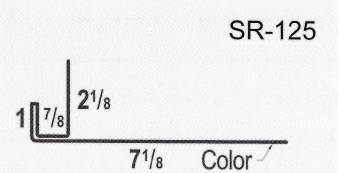

12 - Overhead Door