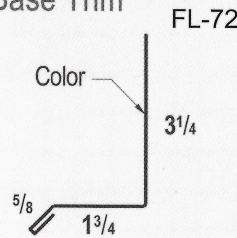

6 - Fascia Simple Eave

7 - Sidewall

8 - Eave Drip Trim

9 - Shadow Rake Trim

10 - Gable Trim

11 - Base Trim

12 - Overhead Door

13 - Rat Guard

14 - Wainscot Trim

15 - J Trim

16 - Shadow Gutter

17 - Downspout

18 - Transition Trim

19 - Valley

Phone: 918-535-2726

396281 West 3000 Road  
Ochelata, OK 74051