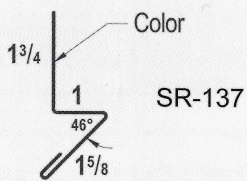

6 - Fascia Simple Eave

7 - Sidewall

8 - Eave Drip Trim

9 - Shadow Rake Trim

10 - Gable Trim

11 - Base Trim

12 - Overhead Door

13 - Rat Guard

14 - Wainscot Trim

15 - J Trim

16 - Shadow Gutter

17 - Downspout

18 - Transition Trim

19 - Valley

Phone: 918-535-2726

396281 West 3000 Road  
Ochelata, OK 74051