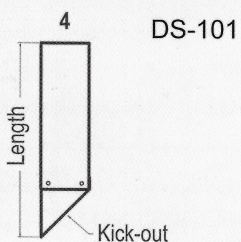

6 - Fascia Simple Eave

7 - Sidewall

8 - Eave Drip Trim

9 - Shadow Rake Trim

10 - Gable Trim

11 - Base Trim

12 - Overhead Door

13 - Rat Guard

14 - Wainscot Trim

15 - J Trim

16 - Shadow Gutter

17 - Downspout

18 - Transition Trim

19 - Valley

Phone: 918-535-2726

396281 West 3000 Road  
Ochelata, OK 74051