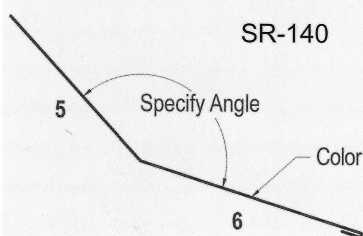

14 - Wainscot Trim

15 - J Trim

16 - Shadow Gutter

17 - Downspout

18 - Transition Trim

19 - Valley

Phone: 918-535-2726

396281 West 3000 Road  
Ochelata, OK 74051