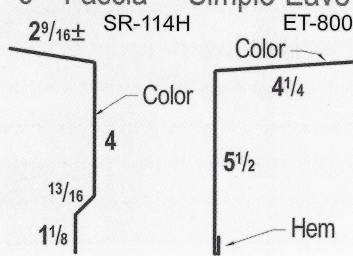

6 - Fascia Simple Eave