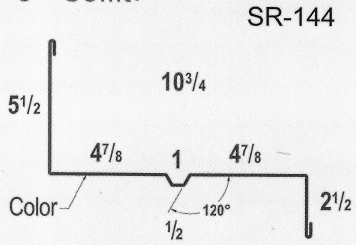

**SHERWIN-WILLIAMS.**  
Coil Coatings

**WeatherXL™**

Sherwin-Williams® and WeatherXL™ are trademarks of SWIMC LLC.

1 - Ridge Cap

2 - Fitted Ridge Cap

3 - Rake & Corner

4 - Inside Corner

5 - Soffit