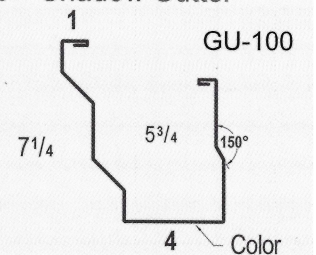

6 - Fascia Simple Eave

7 - Sidewall

8 - Eave Drip Trim

9 - Shadow Rake Trim

10 - Gable Trim

11 - Base Trim

12 - Overhead Door

13 - Rat Guard

14 - Wainscot Trim

15 - J Trim

16 - Shadow Gutter

17 - Downspout

18 - Transition Trim

19 - Valley

Phone: 918-535-2726

396281 West 3000 Road  
Ochelata, OK 74051