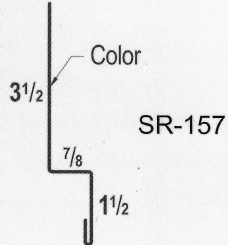

6 - Fascia Simple Eave

7 - Sidewall

8 - Eave Drip Trim

9 - Shadow Rake Trim

10 - Gable Trim

11 - Base Trim

12 - Overhead Door

13 - Rat Guard

14 - Wainscot Trim

15 - J Trim

16 - Shadow Gutter

17 - Downspout

18 - Transition Trim

19 - Valley

Phone: 918-535-2726

396281 West 3000 Road  
Ochelata, OK 74051