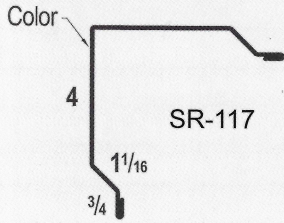

**SHERWIN-WILLIAMS.**  
Coil Coatings

**WeatherXL™**

Sherwin-Williams® and WeatherXL™ are trademarks of SWIMC LLC.

1 - Ridge Cap

2 - Fitted Ridge Cap

3 - Rake & Corner

4 - Inside Corner

5 - Soffit