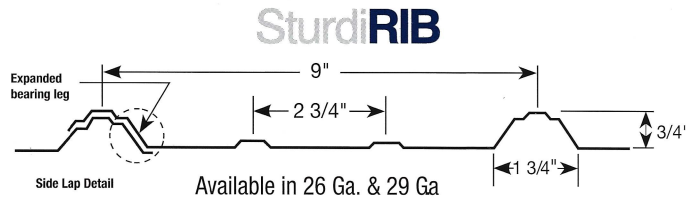

**Secondary Members**

Zee      Cee

Angle      Eave Strut

Available in 12, 14 & 16 Gauge Red Oxide.  
Custom lengths and punches available upon request.

Colors subject to change.  
Call to confirm availability.  
Color samples available upon request.