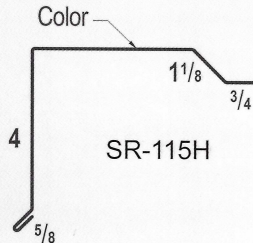

6 - Fascia Simple Eave

7 - Sidewall

8 - Eave Drip Trim

9 - Shadow Rake Trim

10 - Gable Trim

11 - Base Trim

12 - Overhead Door

13 - Rat Guard

14 - Wainscot Trim

15 - J Trim

16 - Shadow Gutter

17 - Downspout

18 - Transition Trim

19 - Valley

Phone: 918-535-2726

396281 West 3000 Road  
Ochelata, OK 74051