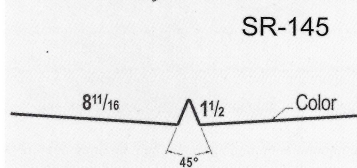

14 - Wainscot Trim

15 - J Trim

16 - Shadow Gutter

17 - Downspout

18 - Transition Trim

19 - Valley

Phone: 918-535-2726

396281 West 3000 Road  
Ochelata, OK 74051