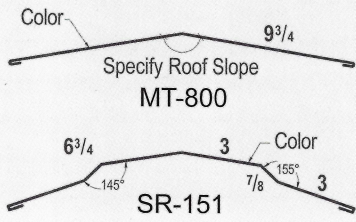

**Secondary Members**

Zee      Cee

Angle      Eave Strut

Available in 12, 14 & 16 Gauge Red Oxide.  
Custom lengths and punches available upon request.

Colors subject to change.  
Call to confirm availability.  
Color samples available upon request.

24 Gauge - Polar White & Galvalume Only
26 Gauge - All Colors
29 Gauge - Polar White & Galvalume Stock (Inquire about other colors)

Galvalume	25 Yr.
Sahara Tan	40 Yr.
Ash Gray	40 Yr.
Steel Gray	40 Yr.
Burnished Slate	40 Yr.
Hawaiian Blue	40 Yr.
Colonial Red	40 Yr.
Black	40 Yr.
Copper Metallic	35 Yr.

**SHERWIN-WILLIAMS.**  
Coil Coatings

**WeatherXL™**

Sherwin-Williams® and WeatherXL™ are trademarks of SWIMC LLC.

1 - Ridge Cap

2 - Fitted Ridge Cap

3 - Rake & Corner

4 - Inside Corner

5 - Soffit