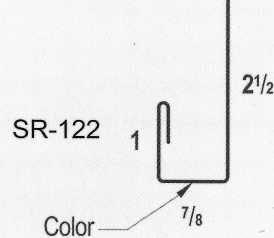

1 - Ridge Cap

2 - Fitted Ridge Cap

3 - Rake & Corner

4 - Inside Corner

5 - Soffit

6 - Fascia Simple Eave

7 - Sidewall

8 - Eave Drip Trim

9 - Shadow Rake Trim

10 - Gable Trim

11 - Base Trim

12 - Overhead Door

13 - Rat Guard

14 - Wainscot Trim

15 - J Trim

16 - Shadow Gutter

17 - Downspout

18 - Transition Trim

19 - Valley

Phone: 918-535-2726

396281 West 3000 Road
Ochelata, OK 74051

lucasmetalworks.com