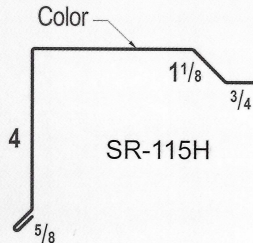

10 - Gable Trim