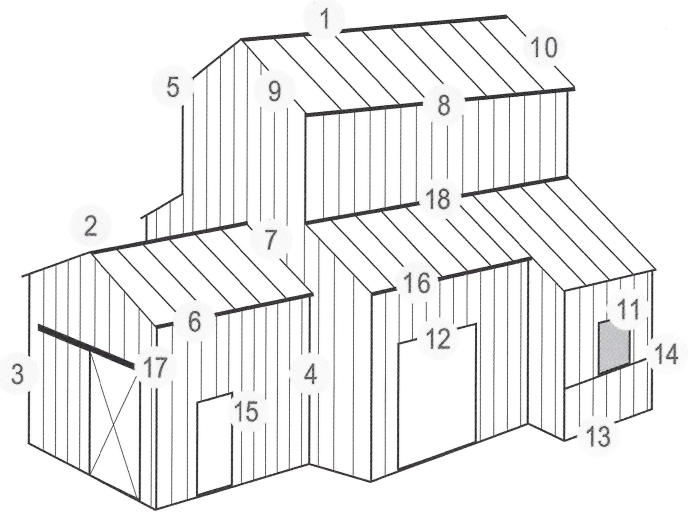

1 - Ridge Cap

2 - Fitted Ridge Cap

3 - Rake & Corner

4 - Inside Corner

5 - Soffit

6 - Fascia Simple Eave

7 - Sidewall

8 - Eave Drip Trim

9 - Shadow Rake Trim

10 - Gable Trim

11 - Base Trim

12 - Overhead Door

13 - Rat Guard

14 - Wainscot Trim

15 - J Trim

16 - Shadow Gutter

17 - Downspout

18 - Transition Trim

19 - Valley

Phone: 918-535-2726

396281 West 3000 Road
Ochelata, OK 74051

lucasmetalworks.com