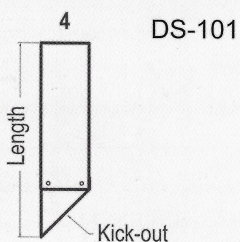

9 - Shadow Rake Trim

10 - Gable Trim

11 - Base Trim

12 - Overhead Door

13 - Rat Guard

14 - Wainscot Trim

15 - J Trim

16 - Shadow Gutter

17 - Downspout

18 - Transition Trim

19 - Valley

Phone: 918-535-2726

396281 West 3000 Road
Ochelata, OK 74051

lucasmetalworks.com