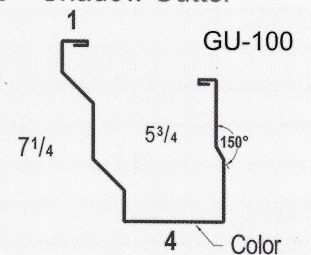

17 - Downspout

18 - Transition Trim

19 - Valley

Phone: 918-535-2726

396281 West 3000 Road
Ochelata, OK 74051

lucasmetalworks.com