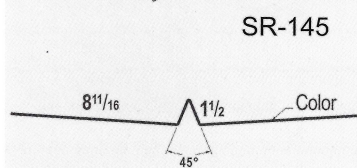

17 - Downspout

18 - Transition Trim

19 - Valley

Phone: 918-535-2726

396281 West 3000 Road
Ochelata, OK 74051

lucasmetalworks.com