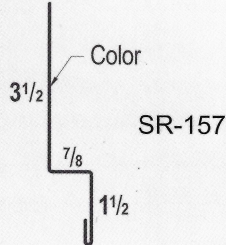

14 - Wainscot Trim