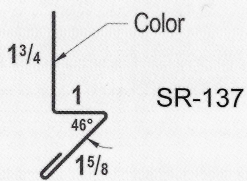

13 - Rat Guard