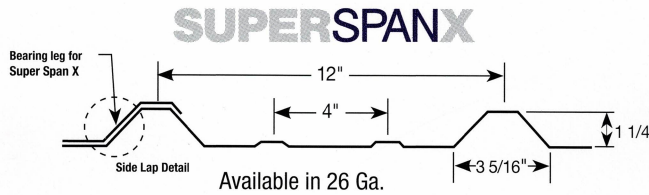

### Secondary Members

Zee                      Cee

Angle                      Eave Strut

Available in 12, 14 & 16 Gauge Red Oxide.  
Custom lengths and punches available upon request.

Colors subject to change.  
Call to confirm availability.  
Color chips available upon request.