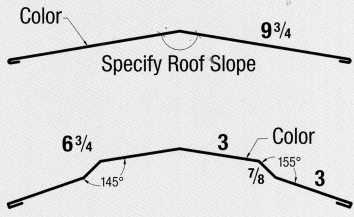

1 - Ridge Cap