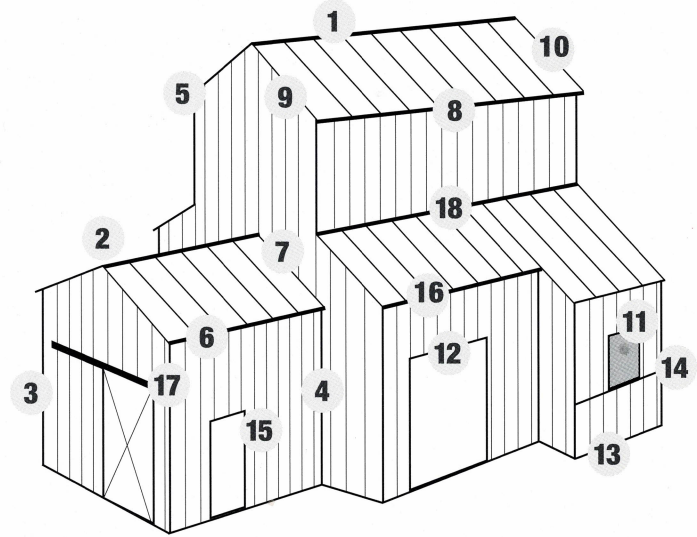

2 - Fitted Ridge Cap