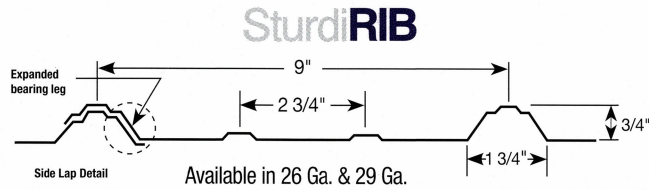

### Secondary Members

Zee                      Cee

Angle                      Eave Strut

Available in 12, 14 & 16 Gauge Red Oxide.  
Custom lengths and punches available upon request.

Colors subject to change.  
Call to confirm availability.  
Color chips available upon request.