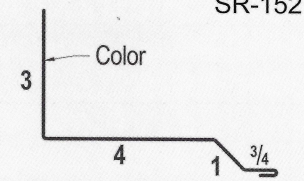

7 - Sidewall