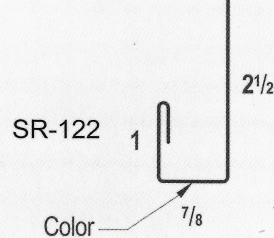

6 - Fascia Simple Eave

7 - Sidewall

8 - Eave Drip Trim

9 - Shadow Rake Trim

10 - Gable Trim

11 - Base Trim

12 - Overhead Door

13 - Rat Guard

14 - Wainscot Trim

15 - J Trim

16 - Shadow Gutter

17 - Downspout

18 - Transition Trim

19 - Valley

Phone: 918-535-2726

396281 West 3000 Road
Ochelata, OK 74051