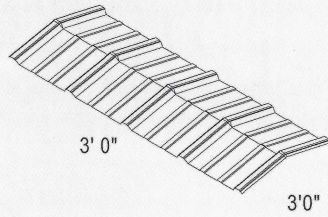

SHERWIN-WILLIAMS
Coil Coatings

WeatherXL™

Sherwin-Williams® and WeatherXL™ are trademarks of SWIMC LLC.

1 - Ridge Cap

2 - Fitted Ridge Cap

3 - Rake & Corner

4 - Inside Corner

5 - Soffit

6 - Fascia Simple Eave

7 - Sidewall

8 - Eave Drip Trim

9 - Shadow Rake Trim

10 - Gable Trim

11 - Base Trim

12 - Overhead Door

13 - Rat Guard