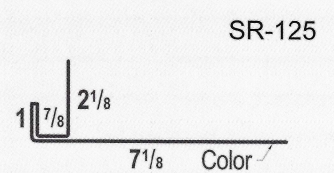

12 - Overhead Door