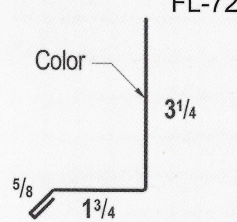

6 - Fascia Simple Eave

7 - Sidewall

8 - Eave Drip Trim

9 - Shadow Rake Trim

10 - Gable Trim

11 - Base Trim

12 - Overhead Door

13 - Rat Guard

14 - Wainscot Trim

15 - J Trim

16 - Shadow Gutter

17 - Downspout

18 - Transition Trim

19 - Valley

Phone: 918-535-2726

396281 West 3000 Road
Ochelata, OK 74051