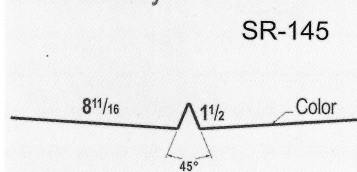

14 - Wainscot Trim

15 - J Trim

16 - Shadow Gutter

17 - Downspout

18 - Transition Trim

19 - Valley

Phone: 918-535-2726

396281 West 3000 Road
Ochelata, OK 74051