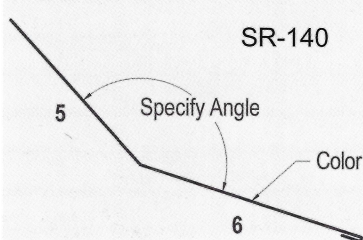

14 - Wainscot Trim

15 - J Trim

16 - Shadow Gutter

17 - Downspout

18 - Transition Trim

19 - Valley

Phone: 918-535-2726

396281 West 3000 Road
Ochelata, OK 74051