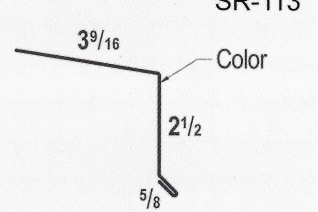

8 - Eave Drip Trim