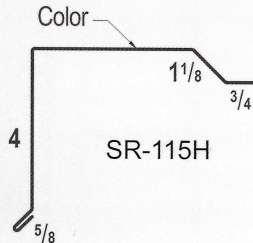

6 - Fascia Simple Eave

7 - Sidewall

8 - Eave Drip Trim

9 - Shadow Rake Trim

10 - Gable Trim

11 - Base Trim

12 - Overhead Door

13 - Rat Guard

14 - Wainscot Trim

15 - J Trim

16 - Shadow Gutter

17 - Downspout

18 - Transition Trim

19 - Valley

Phone: 918-535-2726

396281 West 3000 Road
Ochelata, OK 74051