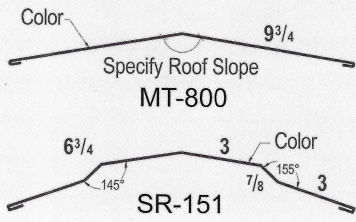

Secondary Members

Zee Cee
Angle Eave Strut

Available in 12, 14 & 16 Gauge Red Oxide.
Custom lengths and punches available upon request.

Colors subject to change.
Call to confirm availability.
Color samples available upon request.

24 Gauge - Polar White & Galvalume Only
26 Gauge - All Colors
29 Gauge - Polar White & Galvalume Stock (Inquire about other colors)

Galvalume	25 Yr.
Sahara Tan	40 Yr.
Ash Gray	40 Yr.
Steel Gray	40 Yr.
Burnished Slate	40 Yr.
Hawaiian Blue	40 Yr.
Colonial Red	40 Yr.
Black	40 Yr.
Copper Metallic	35 Yr.

SHERWIN-WILLIAMS
Coil Coatings

WeatherXL™

Sherwin-Williams® and WeatherXL™ are trademarks of SWIMC LLC.

1 - Ridge Cap

2 - Fitted Ridge Cap

3 - Rake & Corner

4 - Inside Corner

5 - Soffit