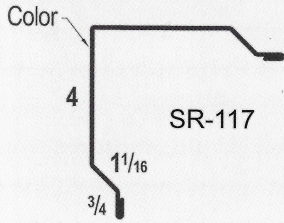

SHERWIN-WILLIAMS
Coil Coatings

WeatherXL™

Sherwin-Williams® and WeatherXL™ are trademarks of SWIMC LLC.

1 - Ridge Cap

2 - Fitted Ridge Cap

3 - Rake & Corner

4 - Inside Corner

5 - Soffit