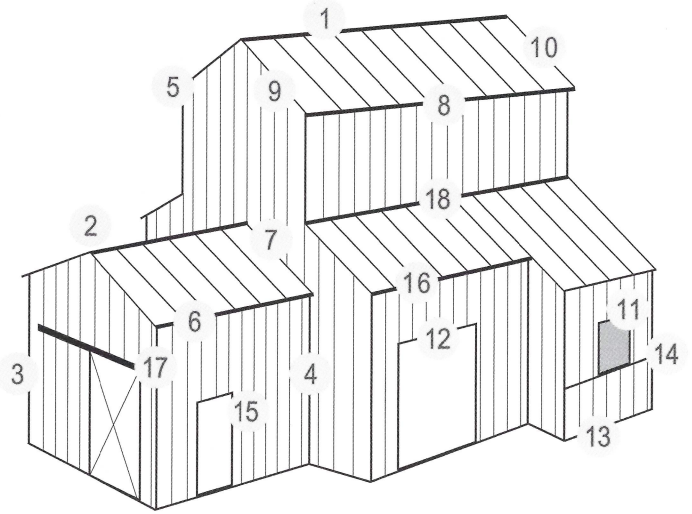

SHERWIN-WILLIAMS
Coil Coatings

WeatherXL™

Sherwin-Williams® and WeatherXL™ are trademarks of SWIMC LLC.

1 - Ridge Cap

2 - Fitted Ridge Cap

3 - Rake & Corner

4 - Inside Corner

5 - Soffit

6 - Fascia Simple Eave

7 - Sidewall

8 - Eave Drip Trim

9 - Shadow Rake Trim

10 - Gable Trim

11 - Base Trim

12 - Overhead Door

13 - Rat Guard