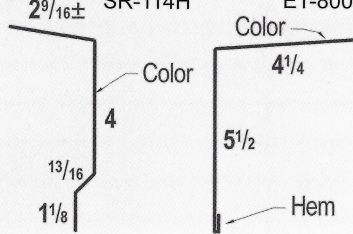

6 - Fascia Simple Eave