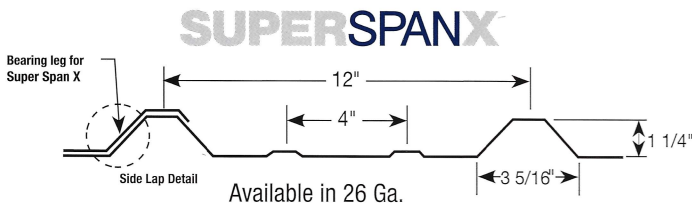

Secondary Members

Zee Cee
Angle Eave Strut

Available in 12, 14 & 16 Gauge Red Oxide.
Custom lengths and punches available upon request.

Colors subject to change.
Call to confirm availability.
Color samples available upon request.