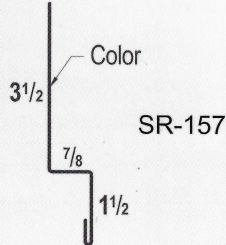

6 - Fascia Simple Eave

7 - Sidewall

8 - Eave Drip Trim

9 - Shadow Rake Trim

10 - Gable Trim

11 - Base Trim

12 - Overhead Door

13 - Rat Guard

14 - Wainscot Trim

15 - J Trim

16 - Shadow Gutter

17 - Downspout

18 - Transition Trim

19 - Valley

Phone: 918-535-2726

396281 West 3000 Road
Ochelata, OK 74051