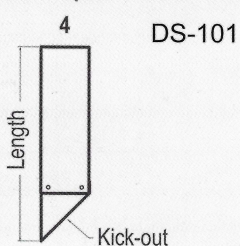

14 - Wainscot Trim

15 - J Trim

16 - Shadow Gutter

17 - Downspout

18 - Transition Trim

19 - Valley

Phone: 918-535-2726

396281 West 3000 Road
Ochelata, OK 74051