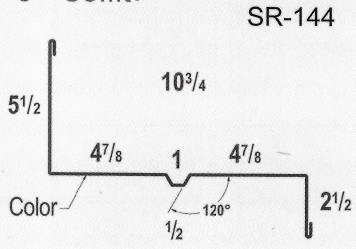

SHERWIN-WILLIAMS
Coil Coatings

WeatherXL™

Sherwin-Williams® and WeatherXL™ are trademarks of SWIMC LLC.

1 - Ridge Cap

2 - Fitted Ridge Cap

3 - Rake & Corner

4 - Inside Corner

5 - Soffit