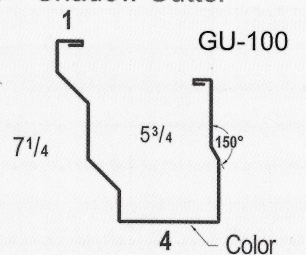

6 - Fascia Simple Eave

7 - Sidewall

8 - Eave Drip Trim

9 - Shadow Rake Trim

10 - Gable Trim

11 - Base Trim

12 - Overhead Door

13 - Rat Guard

14 - Wainscot Trim

15 - J Trim

16 - Shadow Gutter

17 - Downspout

18 - Transition Trim

19 - Valley

Phone: 918-535-2726

396281 West 3000 Road
Ochelata, OK 74051