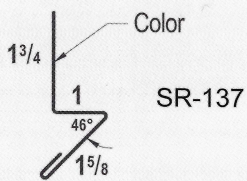

6 - Fascia Simple Eave

7 - Sidewall

8 - Eave Drip Trim

9 - Shadow Rake Trim

10 - Gable Trim

11 - Base Trim

12 - Overhead Door

13 - Rat Guard

14 - Wainscot Trim

15 - J Trim

16 - Shadow Gutter

17 - Downspout

18 - Transition Trim

19 - Valley

Phone: 918-535-2726

396281 West 3000 Road
Ochelata, OK 74051