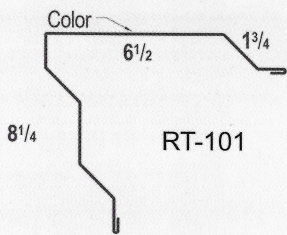

6 - Fascia Simple Eave

7 - Sidewall

8 - Eave Drip Trim

9 - Shadow Rake Trim

10 - Gable Trim

11 - Base Trim

12 - Overhead Door

13 - Rat Guard

14 - Wainscot Trim

15 - J Trim

16 - Shadow Gutter

17 - Downspout

18 - Transition Trim

19 - Valley

Phone: 918-535-2726

396281 West 3000 Road
Ochelata, OK 74051