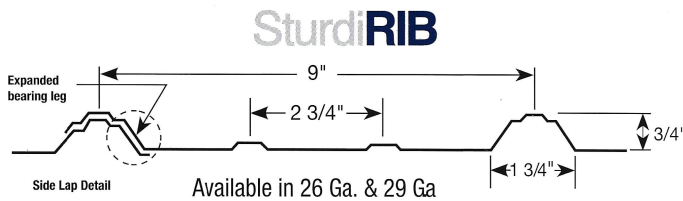

Secondary Members

Zee Cee
Angle Eave Strut

Available in 12, 14 & 16 Gauge Red Oxide.
Custom lengths and punches available upon request.

Colors subject to change.
Call to confirm availability.
Color samples available upon request.